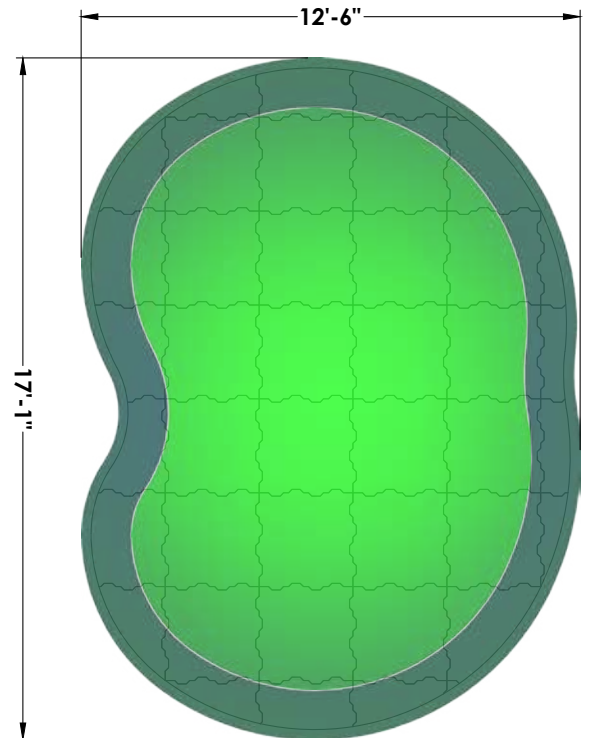

THE CAROLINA

Perfect your short game with the advanced Players Series modular putting greens, exclusively from XGrass. Constructed with interlocking base panels and surfaced using Tour quality Putting and Fringe turf, these greens are designed by industry experts for serious golfers. The Players Series system gives you the professionally installed look and performance without the disruption and cost of a full construction project. These innovative putting green systems are easily installed in a few hours and can be moved when needed.

Specs: 12' x 17', 204 sf, 2 Hole Locations
Putting Turf: XGrass One Putt
Fringe Turf: XGrass Luxury 1st Cut
Base Panels: Polypropylene Copolymer (Recycled Materials)
Warranty: 5 Years (Turf & Panels); 1 Year (Accessories)
Price: $3625

What's Included: Geotextile Fabric, Players Series Base System, Putting Turf, Fringe Turf, (2) 4" Aluminum Cups, (2) Premium Ball Retriever Flags