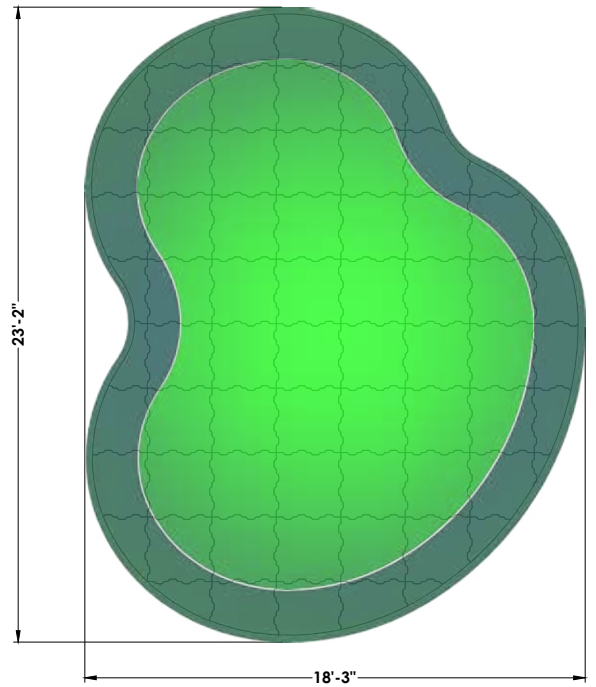

## THE SOUTHAMPTON

Perfect your short game with the advanced Players Series modular putting greens, exclusively from XGrass. Constructed with interlocking base panels and surfaced using Tour quality Putting and Fringe turf, these greens are designed by industry experts for serious golfers. The Players Series system gives you the professionally installed look and performance without the disruption and cost of a full construction project. These innovative putting green systems are easily installed in a few hours and can be moved when needed.

<b>Specs:</b> 18' x 23', 414 sf, 4 Hole Locations
<b>Putting Turf:</b> XGrass One Putt
<b>Fringe Turf:</b> XGrass Luxury 1st Cut
<b>Base Panels:</b> Polypropylene Copolymer (Recycled Materials)
<b>Warranty:</b> 5 Years (Turf & Panels); 1 Year (Accessories)
<b>Price:</b> \$5375